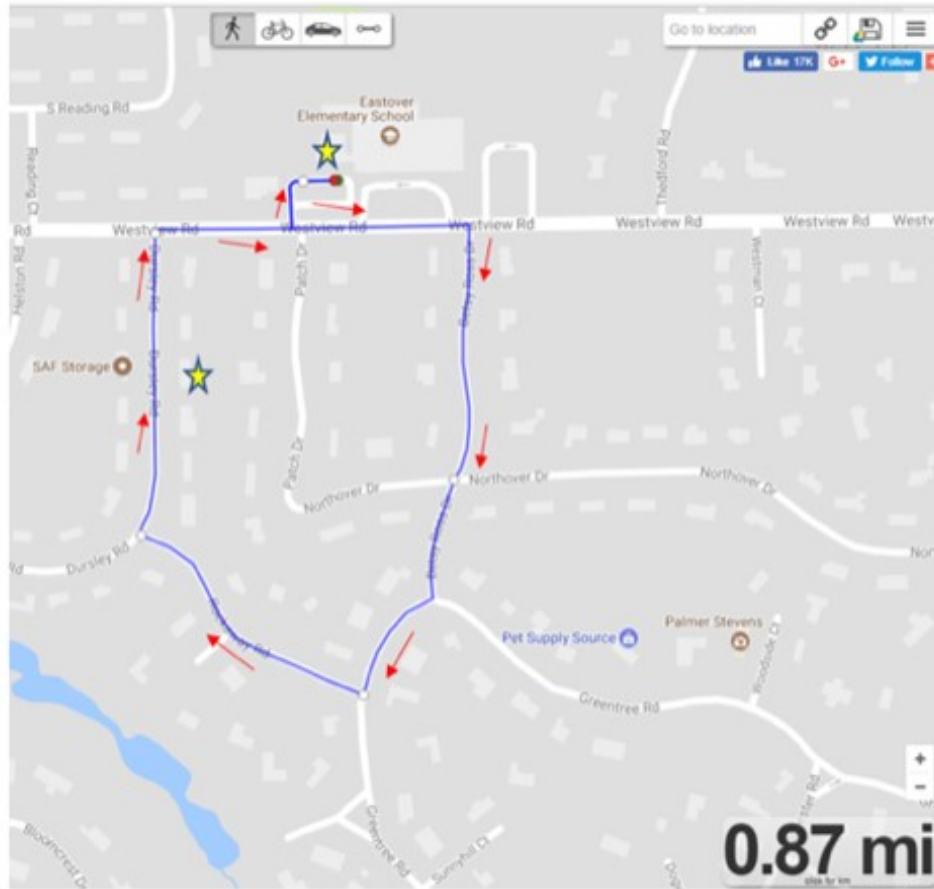

# Fun Run Course

★ = Water Station